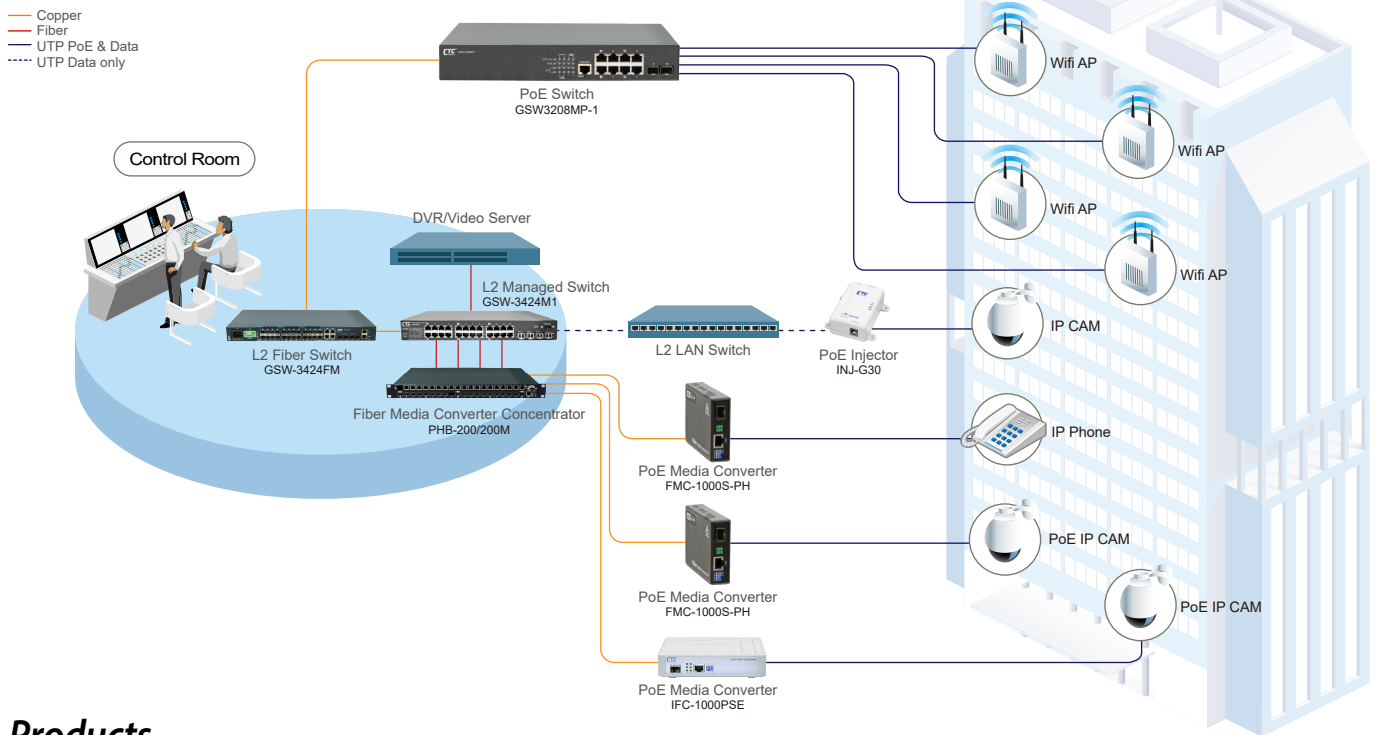

The concept of modernized enterprise office is heavily leveraged high speed network environment more and more. It becomes the challenge of the IT department of enterprise for the office layout. It's not only for artistic and orderly purpose but also the centralized management and IP based structured cabling to be considered. There are more factors to be concerned for the office layout such as security, mobility, simplified asset management and energy saving. In some large building, the traditionally UTP cooper cabling have been not able to fulfill the requirements for the IT administrators to well organize the overall office layout.

In the following application diagram, the CTC Union's PoE switch family is extended the distance to connect with the major fiber switch without the 100m distance limitation of UTP copper cabling as well as powering the nearby devices such as PoE IP CAM or PoE WiFi AP. Even the legacy cooper based Ethernet switch had been deployed, CTC also has the relatively PoE/PSE based media converter and PoE injector solution to help the IT employees of enterprise achieve the office automation mission by minimizing the expenditure.

Application

Products

PoE Switch
8x GbE/RJ45 + 2x 1G/SFP with 8x PoE⁺ (180W)
GSW3208MP-1

PoE Media Converter
100/1000Base-T to 1000Base-X SFP PoE PSE
IFC-1000PSE

PoE Switch
24x GbE/RJ45+2x 1GbE Combo with 24x PoE⁺ (450W)
GSW-3224MP

PoE Injector
Gb IEEE802.3af/at High Power
INJ-G30

PoE Media Converter
10/100/1000Base-T to 1000Base-X SFP
with PoE⁺ (PSE) Fiber Converter
FMC-1000S-PH

SFP Patching Hub
20x 100/1000Base-T to 20x 100/1000Base-X FE/GbE
Media Converter Concentrator
PHB-200/PHB-200M