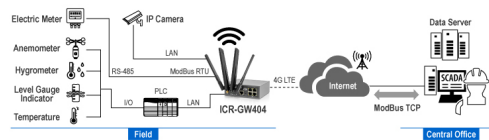

Application

IoT Environmental Monitoring Application

Related Products

4G & WiFi Router

ICR-W401

Key Features

More

4G-LTE Cellular Router

ICR-1103

4G LTE, 2x SIM, 4x FE + 2x Di/1x DO, 1x RS485, 2x RS232

Key Features

More

Product End-of-Life Notice

EOL Product	Last Buy	Substitute Model
IGS-402S-4PU(E)	2023/04/30	IGS-402SW-4PB(E)
SFP-VDSL-C, SFP-VDSL-R	2023/04/12	None

Promotion Materials

2023 Product Guide

Exhibition

More

Hot Products

IXR-G24044X-24PH

Industrial Layer 3 PoE Switch

more

ITP-Z204GTM-16PH

EN50155 PoE Switch

more

STE211W

2-Port Serial to Ethernet Device Server

more

ITP-800A-8PH24

EN50155 PoE Switch

more

IGS-1604XSM-16PH

Industrial Managed PoE Switch

more

IFC-Serial-Pro

Serial to Fiber Converter

more

IFC-BT40

4 Channel Binary Transducer

more

IQS-402XSM-4PH

10G PoE Switch

more

Partner Center

2023 e-Catalog

Facebook
Twitter

LinkedIn
Youtube

Product Inquire