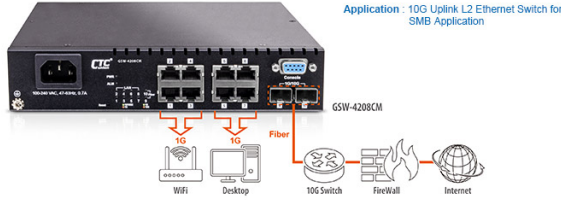

New Product

10G uplink for SMB Ethernet Switch

- Small footprint 10G uplink
- Flexible for wall-mount or rackmount
- Power redundant design

L2+ Managed Ethernet Switch

GSW-4208CM

8 x GbE/RJ45 + 2 x 1G/10G SFP+

NEW

Key Features

- Supports 10240 Bytes jumbo frame
- Supports dying gasp
- Supports Cisco® like CLI

[More](#)

Related Products

CPE Switch

QSW-4204M

1 x GbE, RJ45 + 4 x 1G/2.5G, RJ45 + 2 x 1G/10G SFP+
L2+ Managed Switch

NEW

Key Features

- Fully supports Layer 2 feature
- Smart interrogator function
- Supports DHCP auto provisioning & TR-069 client function
- Smart fiber tray design

[More](#)

Access Switch

GSW-3208M2

8 x GbE/RJ45 + 2 x GbE/SFP L2+ Switch

Key Features

- Supports 9.6K Bytes jumbo frame
- Supports IEEE 802.1Q tagged VLAN & Q-in-Q VLAN stacking
- Supports IEEE 802.1p priority queue
- Supports IGMP snooping v1/v2/v3

[More](#)

Promotion Materials

2022 Product Guide

2022 Product Guides are now available. The guide present all the product selection table and two lines of CTC's products

Product EDM

The newly designed Industrial Product EDMs are now available. For more information, please click below path to access

- L2 Ethernet Switch
- Simple Media Converter
- WDM Multi-Series Platform
- High Density Modular Ethernet Switch

Exhibition

Event Date: 20-23 September 2022
Location: Messe Berlin
Booth: Hall 4.1/285

[+ more](#)

Event Date: 10-14 October 2022
Location: Dubai
Booth: Zabeel Hall/Z3-C20

[+ more](#)

Hot Products

FRM220-100GE-2Q
100G Transponder Card

[+ more](#)

FRM220-TM-10GMux
7x GE to 10G Muxponder

[+ more](#)

FRM220-OPSP51M
1:1 Multi-mode Optical Protection Switch

[+ more](#)

ICR-W405
4G LTE, WIFI Router

[+ more](#)

MSW-4428X
L2+ 10G Carrier Ethernet

[+ more](#)

MSW-4424CS
10G Carrier Switch with SyncE

[+ more](#)

CMD Series
Dual Fiber CWDM Mux/Demux Rack

[+ more](#)

[+ more](#)

Partner Center

e-Catalog

Facebook
Twitter

LinkedIn
Youtube

Product Inquires