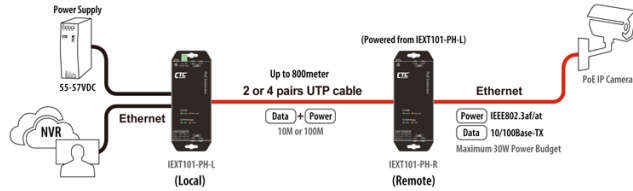

New Products

Long Reach Ethernet & PoE Extender

- Transmission up to 800 meters
- PoE Power Budget 30W
- 4KV Surge Protection
- EN50121-4 Certified

Application: PoE Extending Solution for IP Surveillance Systems

Industrial Long Reach Ethernet & PoE Extender

IEXT101-PH

1x 10/100Mbps RJ45 Ethernet Extender with PoE

Key Features

- Long distance data transmission and remote power feeding up to 800 meters on 2/4 pair UTP cable
- Supports standard IEEE802.3af/at or passive PoE devices
- Eliminates the need for any power supply at the remote side
- Quick deployment and easy maintenance

[More](#)

Related Products

Industrial Long Reach Ethernet Extender

IEXT101

1x 10/100Mbps RJ45 Ethernet Extender

Key Features

[More](#)

LAN Extender

LX100

1x 10/100Mbps RJ45 LAN Extender

Key Features

- Long distance data transmission up to 800 meters on 1/2 pair UTP cable
- Quick deployment and easy maintenance

[More](#)

Promotion Materials

2022 Product Guide

The newly designed 2022 Product Guides are now available. The guide present all the product selection table and two lines of CTC's products

Product EDM

The newly designed Industrial Product EDMs are now available. For more information, please click below path to access

Exhibition

Event Date: 20-23 September 2022
Location: Messe Berlin
Booth: Hall 4.1/285

[+ more](#)

Event Date: 10-14 October 2022
Location: Dubai
Booth: Zabeel Hall/Z3-C20

[+ more](#)

Hot Products

ITP-2204GTM-16PH
EN50155 PoE Switch

[+ more](#)

IXR-MG2404XS
Industrial Layer 3 Switch

[+ more](#)

ICR-W405
4G LTE, WIFI Router

[+ more](#)

ITP-800A-8PH24
EN50155 PoE Switch

[+ more](#)

IGS-812SM
Managed Ethernet Switch

[+ more](#)

[+ more](#)

IFC-CCF40
4 Channel Binary Transducer

[+ more](#)

IFC-Serial-PRO
Serial to Fiber Converter

[+ more](#)

Partner Center

2022 e-Catalog

Facebook
Twitter
LinkedIn
Youtube

Product Inquire