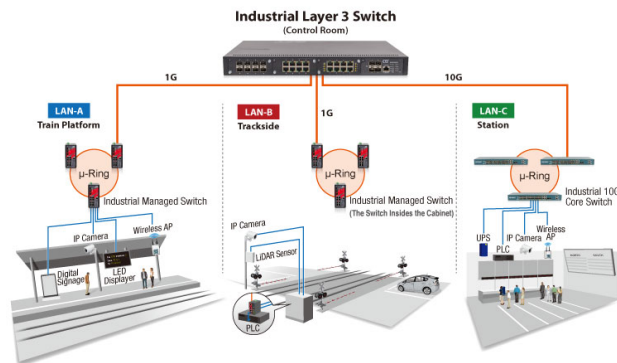

— **Product Highlight** —

Layer 3 Ethernet Switch

- Modular Design for Flexible Application
- IEEE802.3AE MACsec Security
- Multicast Routing, VLAN Routing, Subnet Routing
- Rugged and Solid Solution for Harsh Environment

— **New Products** —

Industrial Layer 3 10G Ethernet Switch

IXR-MG2404XS

3x Modular slots + 4x 10G SFP+

NEW

Key Features

- 3x Modular Slots + 4x 10G Uplink, 24x UTP/PoE/SFP
- IEEE802.3AE MACsec Security
- RiPv1/V2, OSPFv2, IPv4 Static Routing and Multicast IP routing
- Supports ERPS, MSTP, RSTP, STP for redundant cabling
- Rugged Metal, IP30 Protection & Fanless Design

[More](#)

Module Selection

With these flexible interface modules, the IXR-MG2404XS Ethernet switches can provide up to 28 ports of Gigabit Ethernet connectivity with copper, PoE or SFP fiber optic connectors.

Model Name	100/1000Base-X SFP	10/100/1000Base-TX RJ45	IEEE802.3 af/at PoE	MACsec
IRM-8GS	8			
IRM-8GT		8		
IRM-8GP		8	8	
IRM-4GC-SEC	4			v
IRM-4GT-SEC		4		v

IRM-8GT

IRM-8GP

IRM-8GS

IRM-4GT-SEC

IRM-4GS-SEC

ITS Application

— **Promotion Materials** —

2022 Product Guide

Product EDM

The newly designed Industrial Product EDMs are now available. For more information, please click below path to access

— **Exhibition** —

Event Date: 20-23 September 2022
Location: Messe Berlin
Booth: Hall 4.1/285

[+ more](#)

Event Date: 10-14 October 2022
Location: Dubai
Booth: Zabeel Hall/Z3-C20

[+ more](#)

— **Hot Products** —

ITP-2204GTM-16PH
EN50155 PoE Switch

[+ more](#)

ICS-G24044X-24PH
10G Core Switch

[+ more](#)

ICR-W405
4G LTE, WIFI Router

[+ more](#)

ITP-800A-8PH24
EN50155 PoE Switch

[+ more](#)

IGS-812SM
Managed Ethernet Switch

[+ more](#)

[+ more](#)

IFC-CCF40
4 Channel Binary Transducer

[+ more](#)

IFC-Serial-PRO
Serial to Fiber Converter

[+ more](#)

Partner Center

2022 e-Catalog

Facebook
Twitter
LinkedIn
Youtube

Product Inquire