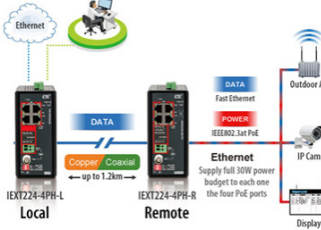

Application

Related Products

VDSL2 LAN Extender

VDU2-B120 & VDU2-B110

1-port Gigabit/Fast Ethernet VDSL2 LAN Extender

- High speed Ethernet extension over UTP, CAT 5e/6/7.
- Supports ITU-T G.993.5 G.vectoring and G.INP (VDU2-B120)
- Selectable 8 different profile settings via Dip Switch (VDU2-B120)
- Compatible with third-party VDSL2 IP DSLAM when operates in CPE(RT) mode

more

VDSL2 LAN Extender

VDU2-B140

4-port Gigabit VDSL2 LAN Extender

- High speed Ethernet extension over UTP, CAT 5e/6/7.
- Supports ITU-T G.993.5 G.vectoring and G.INP
- Selectable 8 different profile settings via Dip Switch
- Compatible with third-party VDSL2 IP DSLAM when operates in CPE(RT) mode
- IEEE 802.1Q VLAN tag transparent

more